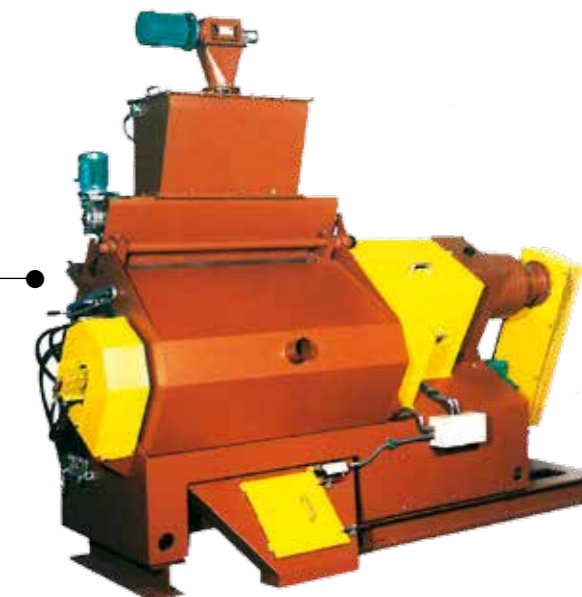

MODELS AVAILABLE

SERIES CU 500H

- FOR AVERAGE PRODUCTION
- 500 MM BLADE WIDTH
- 450 MM MAX WIDTH OF BANDS AT INFEEED
- AVAILABLE IN VARIOUS ARRANGEMENTS WITH NUMEROUS CUTTING DIMENSION
- EASILY INSTALLED
- SERIE H IS SUITABLE FOR ANY PRODUCTION REQUIREMENT

SERIES CU 920S

- FOR HIGH PRODUCTION
- 950 MM BLADE WIDTH
- 800 MM BANDS MAX WIDTH
- AVAILABLE IN VARIOUS ARRANGEMENTS WITH NUMEROUS CUTTING DIMENSION
- SERIE S IS SUITABLE FOR HIGH AND INTENSIVE PRODUCTIONS WITHOUT COMPROMISING THE FLEXIBILITY AND THE FACILITY OF MATERIAL CHANGES

OPTIONS

- WATER COOLING OF THE CIRCULAR BLADES GROUP
- TUNGSTEN CARBIDE FIXED BLADE WITH 4 CUTTING EDEGES
- QUICK LIFTING AND HYDRAULIC BLOCKING OF THE UPPER CIRCULAR BLADES GROUP
- CENTRALIZED LUBRICATION SYSTEM
- ANTISTICKING POWDER DOSING UNIT
- VIBRATING SCREEN

- Rotor with interchangeable blades
- Adjustment of rotor position with micrometric screws

Vibrating screen

- Quick lifting and hydraulic blocking of the upper blades group.
- Water cooling of the blades group and of the rotor

TYPE S

Flywheel with high moment of inertia

Independent motorization for circular blades group and rotor with possible variation of cutting lenght

Shear pins on universal transmission

Cutting chamber easily accessible for cleaning and maintenance

CUBE DICER SECTION

Antisticking powder dosing unit