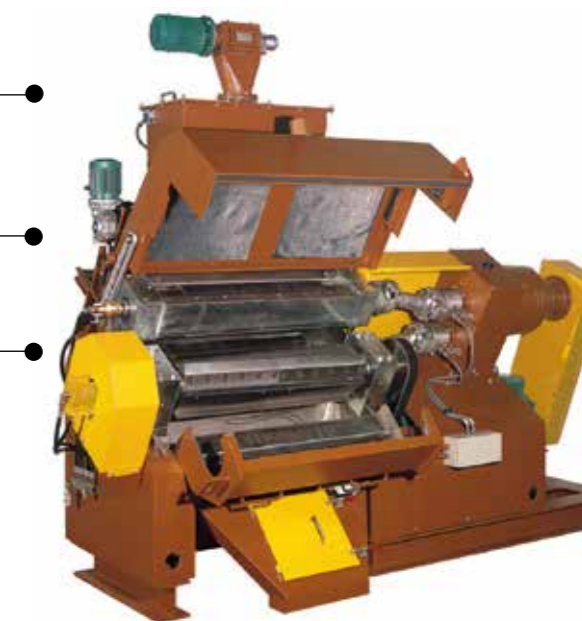

MODELS AVAILABLE

SERIES CU 500H

- FOR AVERAGE PRODUCTION
- 500 MM BLADE WIDTH
- 450 MM MAX WIDTH OF BANDS AT INFEEED
- AVAILABLE IN VARIOUS ARRANGEMENTS WITH NUMEROUS CUTTING DIMENSION
- EASILY INSTALLED
- SERIE H IS SUITABLE FOR ANY PRODUCTION REQUIREMENT

SERIES CU 920S

- FOR HIGH PRODUCTION
- 950 MM BLADE WIDTH
- 800 MM BANDS MAX WIDTH
- AVAILABLE IN VARIOUS ARRANGEMENTS WITH NUMEROUS CUTTING DIMENSION
- SERIE S IS SUITABLE FOR HIGH AND INTENSIVE PRODUCTIONS WITHOUT COMPROMISING THE FLEXIBILITY AND THE FACILITY OF MATERIAL CHANGES

OPTIONS

- WATER COOLING OF THE CIRCULAR BLADES GROUP
- TUNGSTEN CARBIDE FIXED BLADE WITH 4 CUTTING EDEGES
- QUICK LIFTING AND HYDRAULIC BLOCKING OF THE UPPER CIRCULAR BLADES GROUP
- CENTRALIZED LUBRICATION SYSTEM
- ANTISTICKING POWDER DOSING UNIT
- VIBRATING SCREEN

- Rotor with interchangeable blades
- Adjustment of rotor position with micrometric screws

Vibrating screen

- Quick lifting and hydraulic blocking of the upper blades group.
- Water cooling of the blades group and of the rotor

TYPE S

Flywheel with high moment of inertia

Independent motorization for circular blades group and rotor with possible variation of cutting lenght

Shear pins on universal transmission

Cutting chamber easily accessible for cleaning and maintenance

CUBE DICER SECTION

Antisticking powder dosing unit