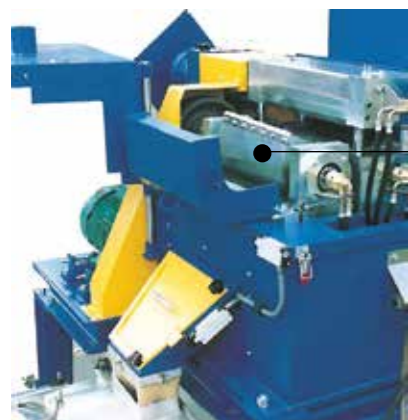

PREVIERO

SIZE REDUCTION TECHNOLOGY

CUBE DICERS

MODELS AVAILABLE

SERIES CU 500H

- FOR AVERAGE PRODUCTION
- 500 MM BLADE WIDTH
- 450 MM MAX WIDTH OF BANDS AT INFEEED
- AVAILABLE IN VARIOUS ARRANGEMENTS WITH NUMEROUS CUTTING DIMENSION
- EASILY INSTALLED
- SERIE H IS SUITABLE FOR ANY PRODUCTION REQUIREMENT

SERIES CU 920S

- FOR HIGH PRODUCTION
- 950 MM BLADE WIDTH
- 800 MM BANDS MAX WIDTH
- AVAILABLE IN VARIOUS ARRANGEMENTS WITH NUMEROUS CUTTING DIMENSION
- SERIE S IS SUITABLE FOR HIGH AND INTENSIVE PRODUCTIONS WITHOUT COMPROMISING THE FLEXIBILITY AND THE FACILITY OF MATERIAL CHANGES

OPTIONS

- WATER COOLING OF THE CIRCULAR BLADES GROUP
- TUNGSTEN CARBIDE FIXED BLADE WITH 4 CUTTING EDEGES
- QUICK LIFTING AND HYDRAULIC BLOCKING OF THE UPPER CIRCULAR BLADES GROUP
- CENTRALIZED LUBRICATION SYSTEM
- ANTISTICKING POWDER DOSING UNIT
- VIBRATING SCREEN

- Rotor with interchangeable blades
- Adjustment of rotor position with micrometric screws

Vibrating screen

- Quick lifting and hydraulic blocking of the upper blades group.
- Water cooling of the blades group and of the rotor